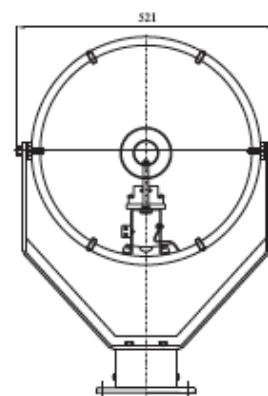

### Data

Material in special stainless steel for mounting

Material for heard in Alloy AL

Design for light beam focus

Spec. Light beam mounting

Build in vent. System

Light heard can changes 20 degrees up and 50 degrees down

Light heard changes 360 degrees.

*Voltages	220V for 50Hz and 60 Hz.
Type	<b>TG28-8, for T og H or L</b>
Power	2000W
<b>Beam type</b>	<b>Tungsten, Halogen, Led</b>
Lumen	53000 Lm
Lamg basis	GY16
Ray destans more 2500 m Mere en2500m	
IP	IP56
Cable intering	ø12 - ø14
Weight	30 Kg