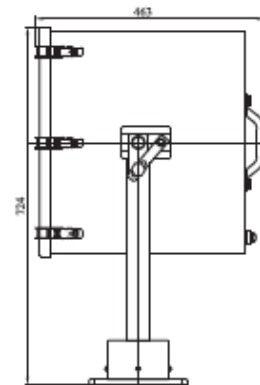

### Data

Material in special stainless steel for mounting

Material for heard in Alloy AL

Design for light beam focus

Spec. Light beam mounting

Build in vent. System

Light heard can changes 20 degrees up and 50 degrees down

Light heard changes 360 degrees.

*Voltages	220V for 50Hz and 60 Hz.
Type	<b>TG28-8, for T og H or L</b>
Power	2000W
<b>Beam type</b>	<b>Tungsten, Halogen, Led</b>
Lumen	53000 Lm
Lamg basis	GY16
Ray destans more 2500 m Mere en2500m	
IP	IP56
Cable intering	ø12 - ø14
Weight	30 Kg