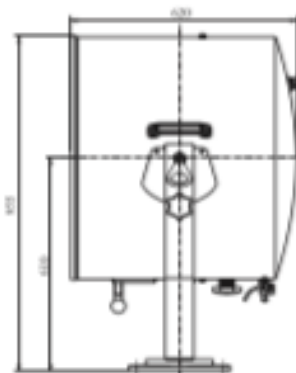

Sues Canal Searchlight TZ 5

WMS

Data

To be used for wessel 3000.SC.G.T.
Material: Special alloy AL and hard glass
Design with 2 sep light who can be change

2 semi reflektometri and can changed 5 grader
Build ind vent. System
Heard can changes 30 degrees op and down
Heard can changes 180 degress vertical
Design for parallel light beam

*Voltage	220V /50Hz hhv 60Hz	
Type	TZ5-3-T,H,L	TZ5-2-T,H,L
Power	3000W	2000W
Light beam type	Tungsten, Halogen, Led	
Lumen	80000 lm	53000 lm
Light basis	GY16	GY16
Light ray	Mere en 1800m	
IP	IP56	IP56
Cable intering	ø12 - ø14	ø12 - ø14
Weight in Kg.	29	29

Design for Suez Canal Navigation Rules

* On requist can offer alternativ voltage

Mobile: +45 40987624

More info on requist: info@worldmaritimesupply.com