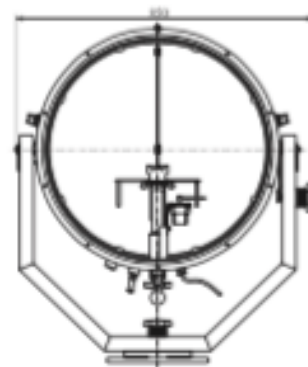

Sues Canal Searchlight TZ 5

WMS

Data

To be used for wessel 3000.SC.G.T.
Material: Special alloy AL and hard glass
Design with 2 sep light who can be change

2 semi reflektometri and can changed 5 grader
Build ind vent. System
Heard can changes 30 degrees op and down
Heard can changes 180 degress vertical
Design for parallel light beam

*Voltage	220V /50Hz hhv 60Hz	
Type	TZ5-3-T,H,L	TZ5-2-T,H,L
Power	3000W	2000W
Light beam type	Tungsten, Halogen, Led	
Lumen	80000 lm	53000 lm
Light basis	GY16	GY16
Light ray	Mere en 1800m	
IP	IP56	IP56
Cable intering	ø12 - ø14	ø12 - ø14
Weight in Kg.	29	29

Design for Suez Canal Navigation Rules

* On requist can offer alternativ voltage

Mobile: +45 40987624

More info on requist: info@worldmaritimesupply.com